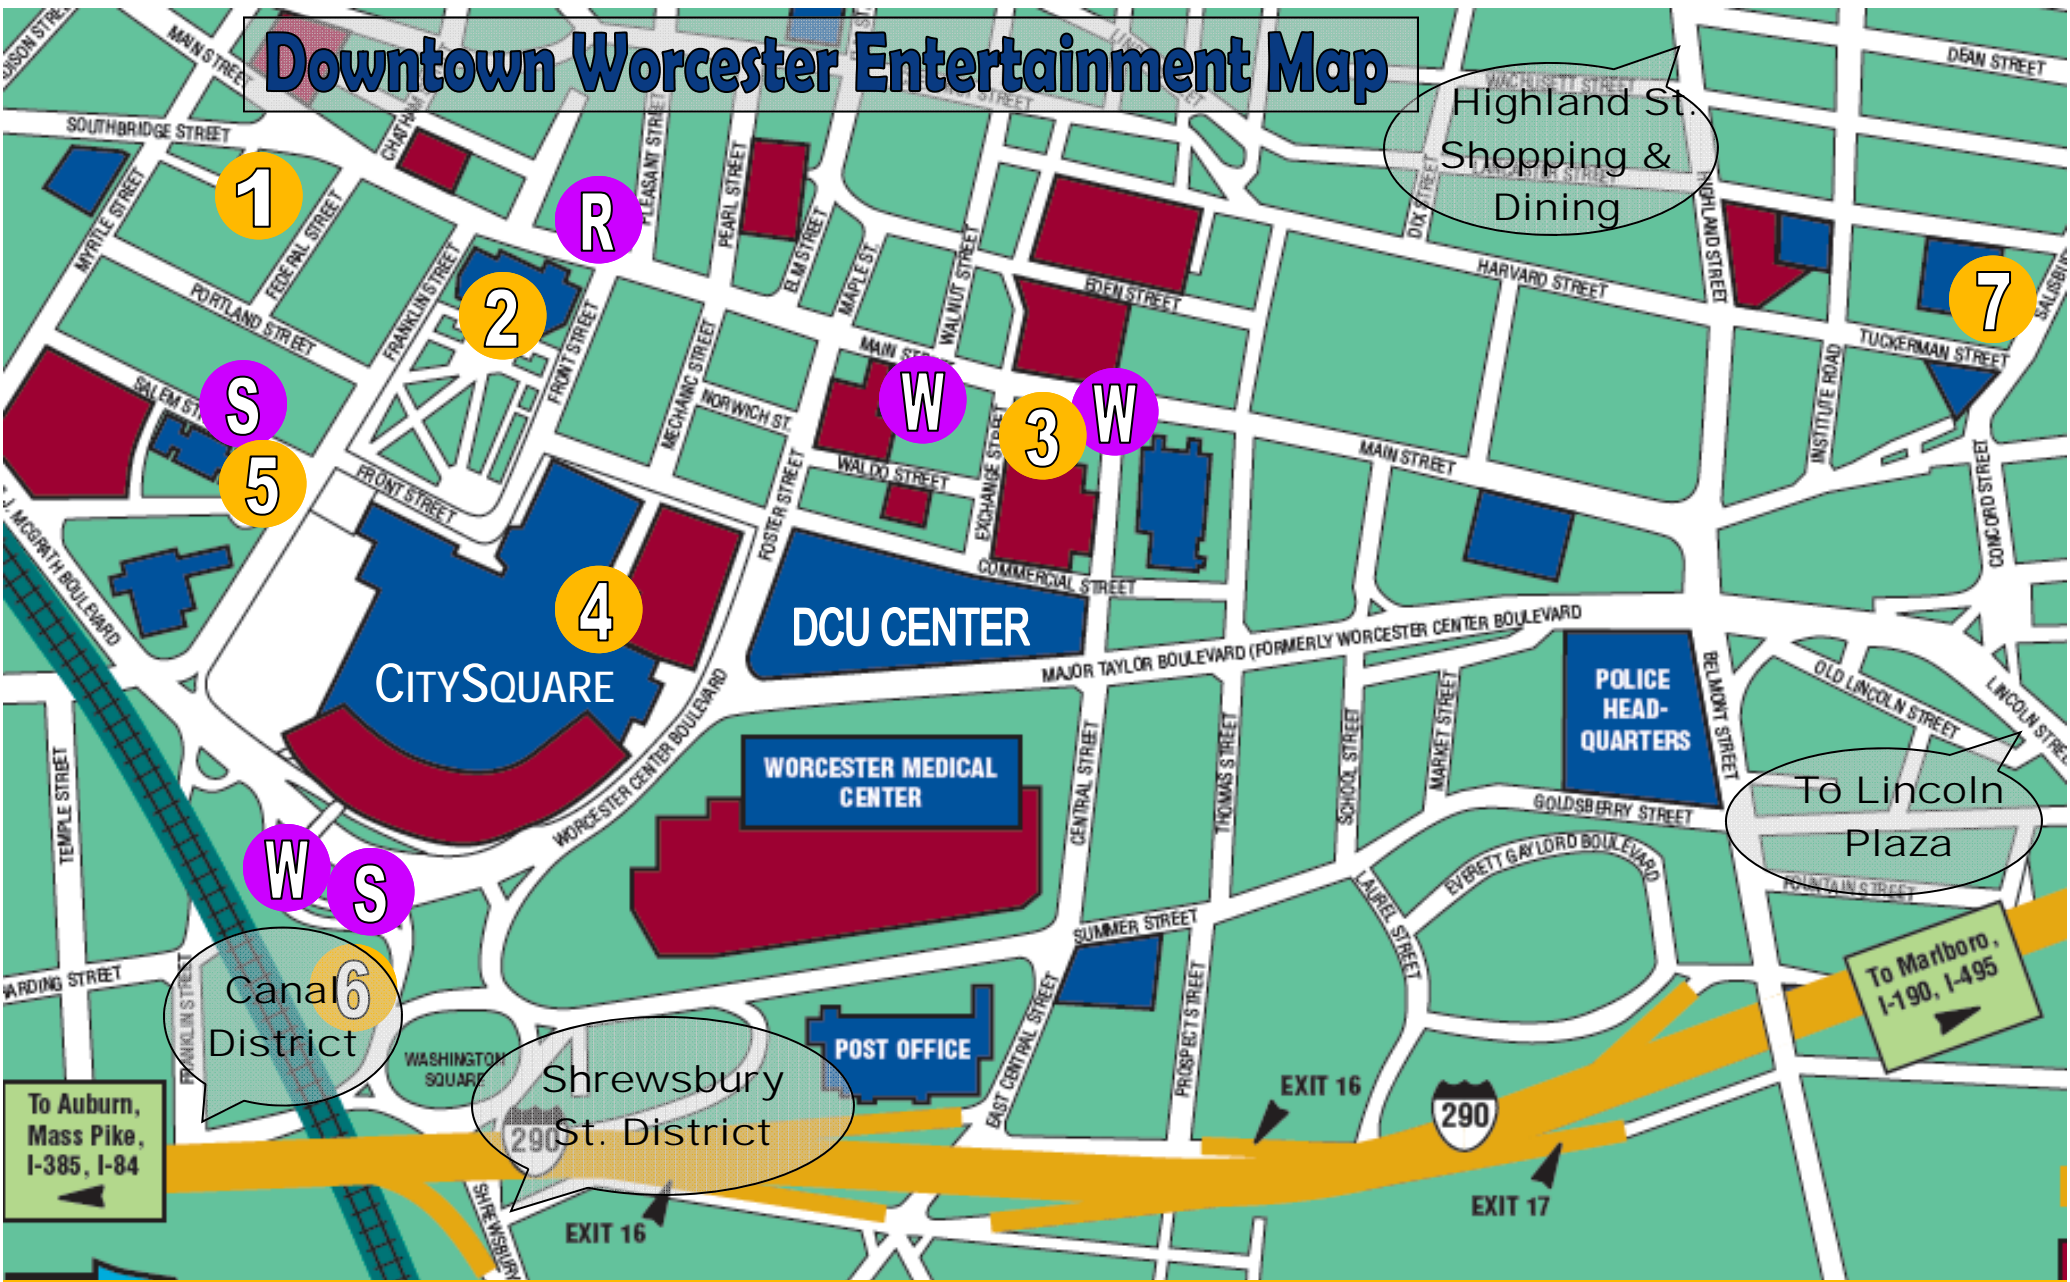

Downtown Worcester Entertainment Map

Legend:

- | | | | | | |
|---|---|---|--|---|--|
| 1 | The Hanover Theatre , 554 Main Street | 4 | Foothills Theatre , enter on Commercial Street | W | Woo Bus pick up locations |
| 2 | City of Worcester , 455 Main Street | 5 | Worcester Public Library , 3 Salem Square | S | Consortium Shuttle drop off/pick up stop |
| 3 | The Palladium , 261 Main Street | 6 | Union Station , 2 Washington Square | R | RTA Hub |
| | | 7 | Worcester Art Museum , 55 Salisbury Street | | |