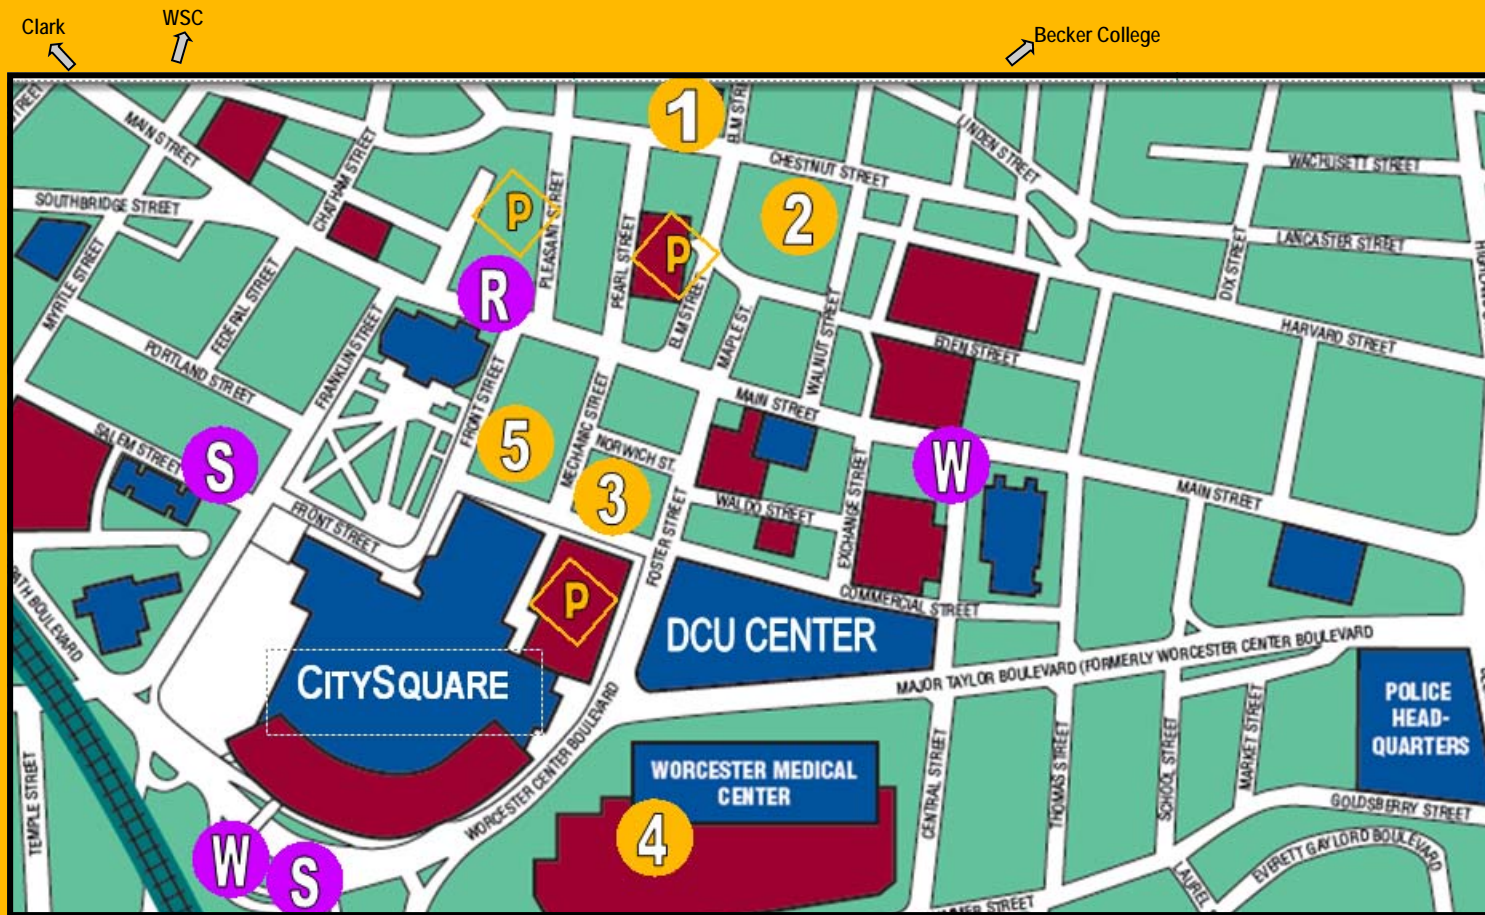

Working in Worcester Open House ~ Walking Map

Legend:

- 1 **Worcester Historical Museum**, 30 Elm Street
- 2 **Unum**, 18 Chestnut Street
- 3 **Webster Five**, 200 Commercial Street
- 4 **Saint Vincent Hospital**, 123 Summer Street
- 5 **McFadden's Restaurant**, 50 Front Street

W [Woo Bus](#) pick up locations

S [Consortium Shuttle](#) drop off/pick up stop

R [RTA Hub](#)

 Public Parking Garage

Recommended parking is in the Elm Street Parking Garage. Alternative parking is available at the Worcester Plaza Parking Garage (High/Pleasant St.) a few blocks away. Parking fees apply at all public parking. Street parking is not recommended as most meters are hourly.